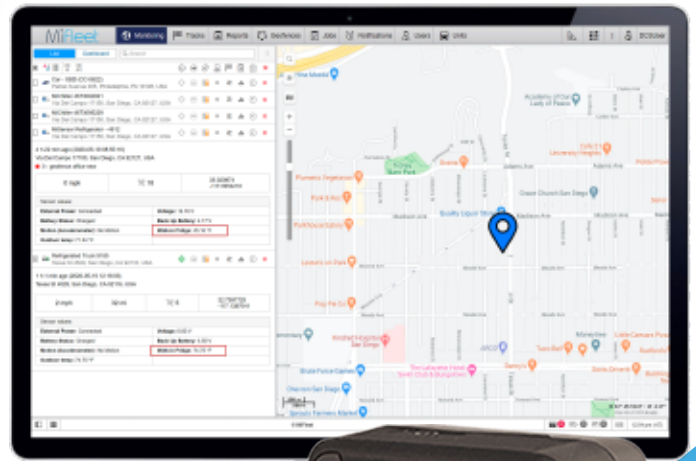

## LONE WORKER

STAY SAFE AND SECURE AT WORK, PROTECT LONE WORKERS WITH REAL-TIME MONITORING AND INSTANT SOS ALERTS.

## YOUR SAFETY IS OUR PRIORITY

MiFleet's Lone Worker solution is a cutting-edge GPS tracking device designed to provide safety and peace of mind for lone workers and employees. Whether you're a field worker, delivery driver, or any professional working alone, Lone Worker is your reliable companion, ensuring you're never truly alone.

## FEATURES & BENEFITS

- Personnel Monitoring**  
Track, manage and support every member of your team.
- Valuable Assets**  
Track anything from field workers, delivery drivers, valuable equipment and more.
- Real-Time Tracking**  
Stay connected and informed, no matter where they are located.
- Geo-Fencing**  
Create virtual boundaries to receive alerts on worker entry/exit.
- SOS Button**  
In case of emergencies, workers can trigger an SOS signal, instantly notifying their supervisors or emergency services.
- Complete Control**  
Complete oversight of individual movements and activity. Robust alerting and reporting engine automates wireless personal GPS tracking.