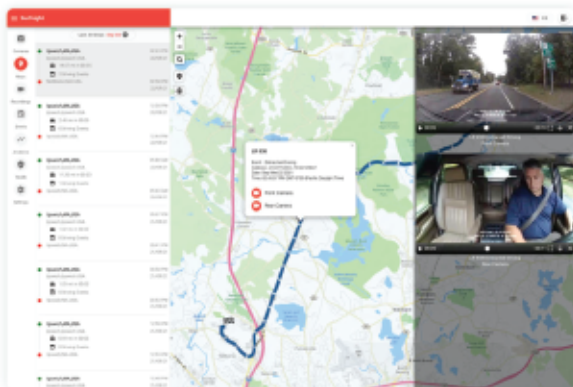

## VIDEO TELEMATICS

IMPROVE FLEET SAFETY

### Intuitive Solution

Thoughtfully designed for ease of use, the intuitive cloud-based dashboard makes it easy to configure settings and retrieve valuable driver safety and trip data. Manage multiple vehicles from a single screen with the ability to group vehicles, bookmark selected cameras, generate reports, review analytics, update permissions and access, and more.