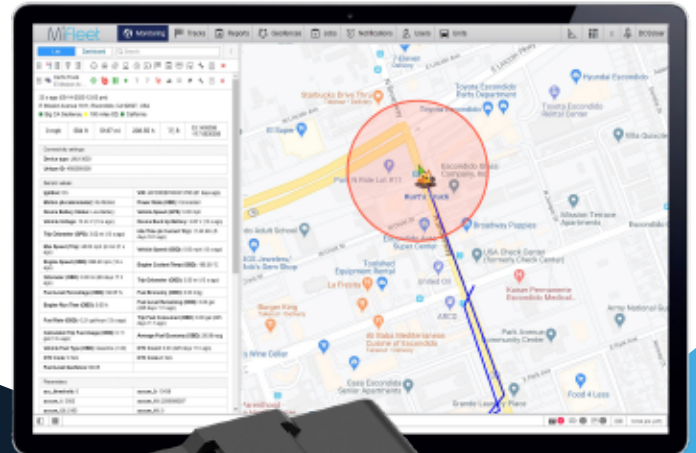

ENHANCE VEHICLE MONITORING, BOOST DRIVER SAFETY AND STRENGTHEN SECURITY MEASURES

Keep your family safe in a well-maintained vehicle with MiFleet's remote access to engine trouble codes & vehicle performance information. Families with first-time drivers or elderly family members can be alerted of vehicle usage, location information and driver behavior habits to keep drivers safe. MiFleet supports vehicle theft recovery and can even assist in traffic violation defense.

FEATURES & BENEFITS

- ✓ **Quick and Easy Installation**
 Plug'n Play installation allows you to get set up in 5 minutes.
- ✓ **Real-Time Location Information**
 Monitor the usage of family vehicles remotely to ensure all trips are safe.
- ✓ **Driver Behavior Alerts**
 Be notified when speeding events, harsh braking and excessive acceleration occur.
- ✓ **Location Arrival & Departure Alerts**
 Receive alerts with custom geofence boundaries around frequent arrival and departure locations such as places of work, school or family homes.
- ✓ **Historical Reporting**
 Benefit from your vehicle location history - know where, when and how your vehicle arrived at its destination.
- ✓ **Maintenance Reminders**
 Be notified of mileage based maintenance schedules.
- ✓ **Improve Driver Safety**
 Coach young drivers with the assistance of a driver scorecard.
- ✓ **Vehicle Diagnostics**
 Be alerted to maintain your vehicle when the check engine light comes on.