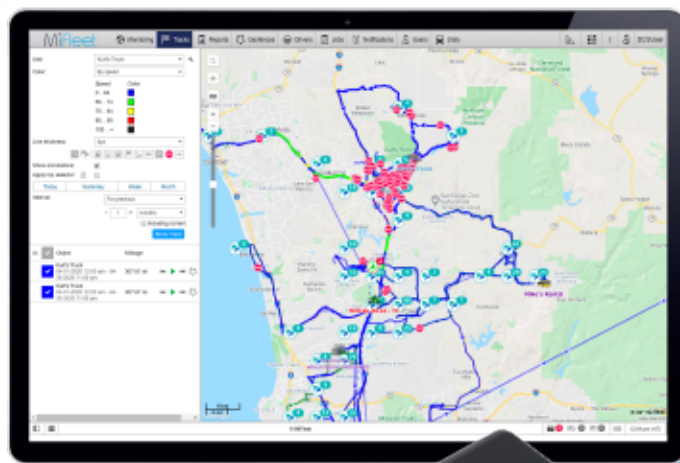

## REDUCTION IN COSTS, OPTIMIZE YOUR FLEET AND AND PROTECT YOUR DRIVERS

MiFleet provides instant awareness of your overall fleet performance and productivity. Increase customer satisfaction, lower fuel costs, reduce aggressive driver behavior & increase your bottom line with alerts, notifications, performance reports and vehicle operating information.

## FEATURES & BENEFITS

- Real-Time Monitoring**  
Remotely Manage your fleet with accurate up to the minute location information.
- Alerts & Notifications**  
Be notified of triggered events such as delivery confirmations, driver emergencies & arrival/departure times.
- Vehicle Location Management**  
Monitor the location of your delivery vehicles & make better scheduling decisions based on their location.
- Improve Driver Safety**  
Improve driver safety and reduce up to 66% of driving habits that lead to accidents.
- Geofence Boundaries**  
Customize highly frequented delivery & retail locations and be alerted when vehicles arrive & depart.
- Lower Fuel Costs**  
Reducing Idle Time and Speeding can improve fuel consumption by up to 13%.