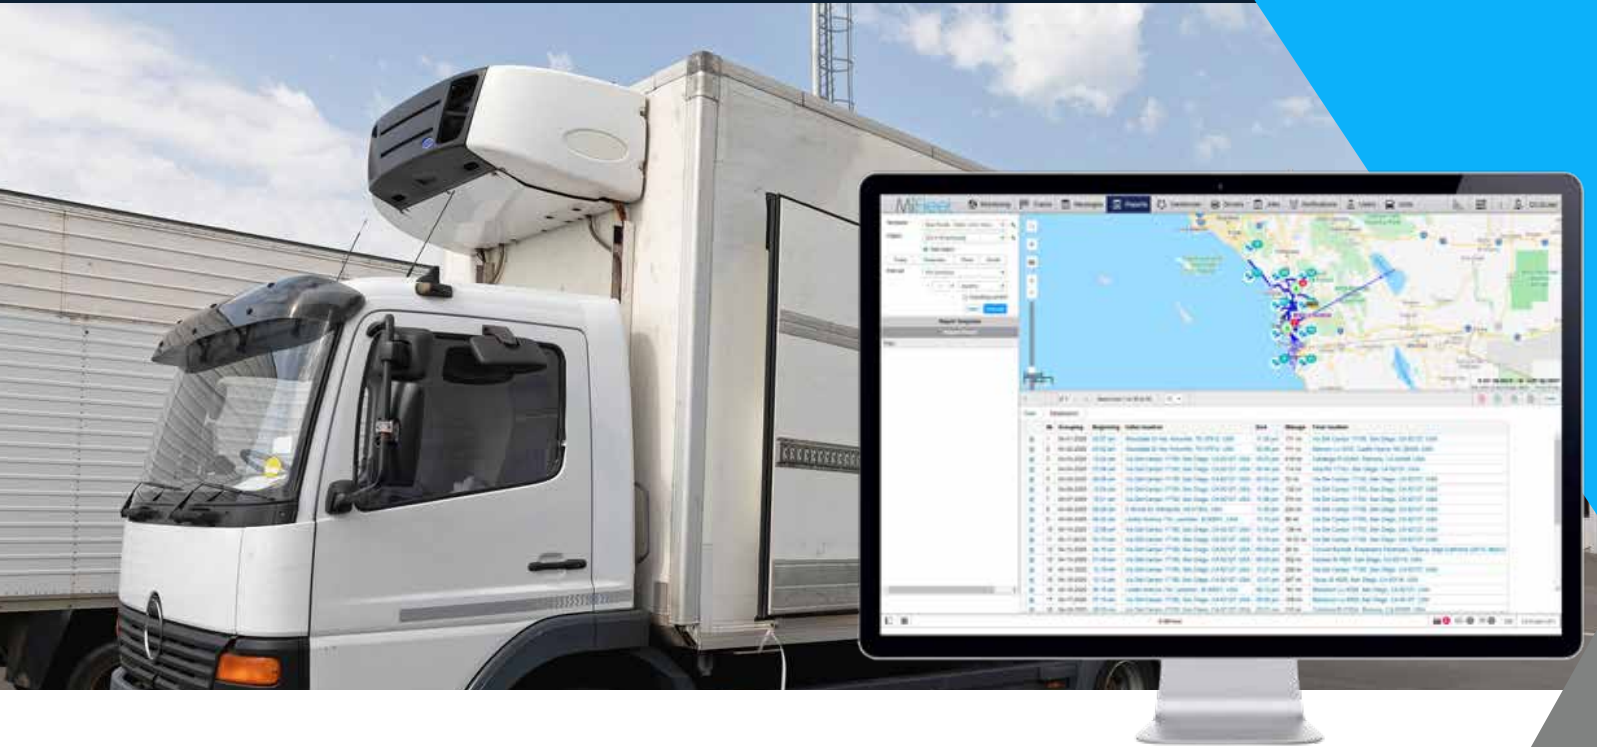

TEMP MONITORING

DELIVER CONVENIENT, REAL-TIME TEMPERATURE DATA RIGHT TO YOUR DESKTOP OR MOBILE DEVICE

MiFleet

MEET TODAY'S DEMANDING TEMPERATURE SENSITIVE DELIVERY REQUIREMENTS

MiFleet now utilizes the ultimate tool in fleet management; sensors. As a fleet manager, you will be able to obtain valuable temperature data of your vehicles directly in your monitoring tab of your platform. It has never been easier to track your vehicles and maintain consistent temperature record keeping all in one location. MiFleet is always updating its platform so you and your fleet can have the latest in fleet management platform technology.

- Integrated into MiFleet**
Do not have to logout and back into a different account.
- FSMA**
Meets federal Food Safety Modernization Act to stay compliant with federal law.
- Hardwired**
Not easy to tamper with.
- Maximize Fleet Operations**
Monitor internal trailer zones of goods.
- FDA**
Meets Food and Drug Administration requirements to stay compliant.
- Multiple Uses**
In vehicle or at stationary location: restaurant refrigerator, bar, warehouse, manufacturing and many more.

TEMP MONITORING

DELIVER CONVENIENT, REAL-TIME TEMPERATURE DATA RIGHT TO YOUR DESKTOP OR MOBILE DEVICE

USE CASES

DELIVERY

PROTECT YOUR DRIVERS, INCREASE PRODUCTIVITY

MiFleet gives you peace of mind with the ability to ensure customers are satisfied and employees are protected. GPS & Dash Cam solutions are tools for your business to improve performance, customer satisfaction and overall business operations. Resolve customer conflicts with proof of delivery and location validation.

DISTRIBUTION

IMPROVE OPERATIONS, LOWER COSTS & STREAMLINE YOUR FLEET

MiFleet provides dock-to-dock fleet management tools and solutions to keep your fleet running efficiently by lowering costs and improving delivery times. Together, we can keep your drivers safe, vehicles maintained and operations running smoothly down to the last mile.