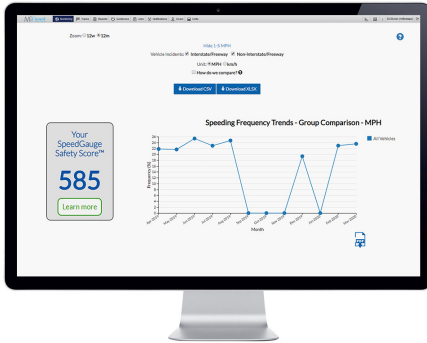

MiFleet SpeedGauge solution reduces driver speeding behaviors. Contact sales@mifleet.us for more information.