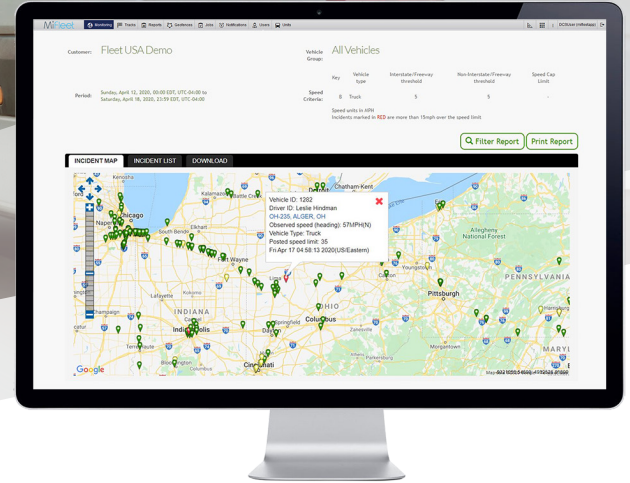

FEATURES

- ALERT NOTIFICATIONS
- DATA RECORD KEEPING
- SPEED MONITORING
- REAL-TIME DATA
- TRACK DRIVER PROGRESS
- REDUCE SPEEDING

Protect your Drivers. Protect your Fleet.

Designed around the simple driver behavior that has the greatest impact on safety and performance, SpeedGauge motivates drivers, empowers managers, and provides accountability. Using SpeedGauge, fleets have access to a range of features for tracking and managing vehicle speed trends and driver behavior — the number one factor affecting safety and fuel economy.

Improve Fleet Safety

Reduce driving behaviors that lead to speeding violations and accidents. See when and where drivers are speeding — identify at-risk drivers and reduce speeding incident frequency.

Improve Driver Performance

Reduce at risk driving behaviors which most frequently lead to accidents and speeding violations on the road by coaching drivers with accurate location and vehicle performance information.

Reduce Unnecessary Expenses