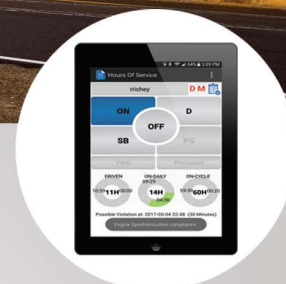

The ELD Mandate is coming- Don't wait

MiFleet now supports MiElogs & MiDVIR

FREE TRIAL PERIOD WITH EQUIPMENT PURCHASE

Buy Now And DO NOT PAY

For Your Subscription Until December 1ST

Use This Time to:

- Train your staff and drivers on ELD
- Schedule installations prior to the mandate
- Avoid Inventory delays by placing orders early

Equipment
\$299.⁰⁰

Subscription
\$29.⁹⁵/mo
* Includes MiFleet
MiElogs & MiDVIR

**Tablet &
Wireless Data**
Provided by
Ready Wireless

A Simplified FMCSA Certified ELD Solution From MiFleet

Call: 1-866-MiFleet